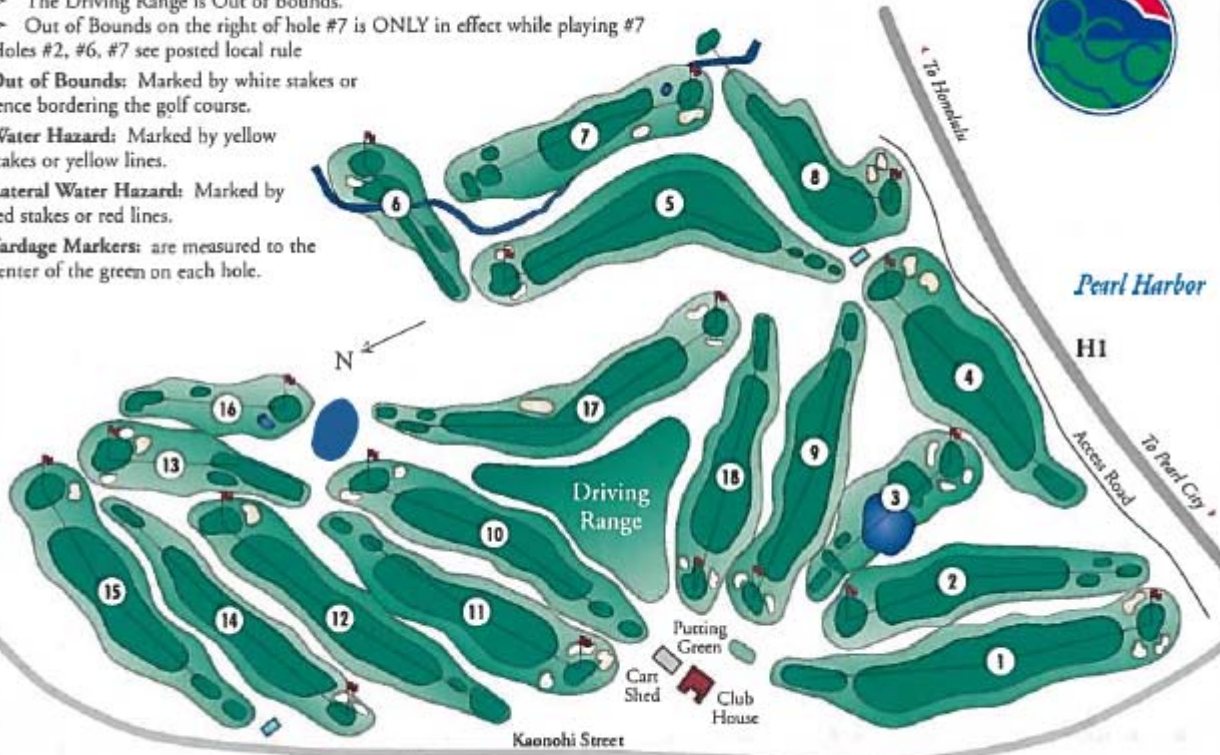

**U.S.G.A. Rules govern all play with the following exceptions:**

**Local Rule:** Interior Out of Bounds

- > The Driving Range is Out of Bounds.
  - > Out of Bounds on the right of hole #7 is ONLY in effect while playing #7
- Holes #2, #6, #7 see posted local rule

**Out of Bounds:** Marked by white stakes or fence bordering the golf course.

**Water Hazard:** Marked by yellow stakes or yellow lines.

**Lateral Water Hazard:** Marked by red stakes or red lines.

**Yardage Markers:** are measured to the center of the green on each hole.

**Pearl Country Club • 98-535 Kaonohi Street • Aiea, Hawaii 96701 • (808) 487-3802**

**www.pearlcc.com**

60M 2/2012